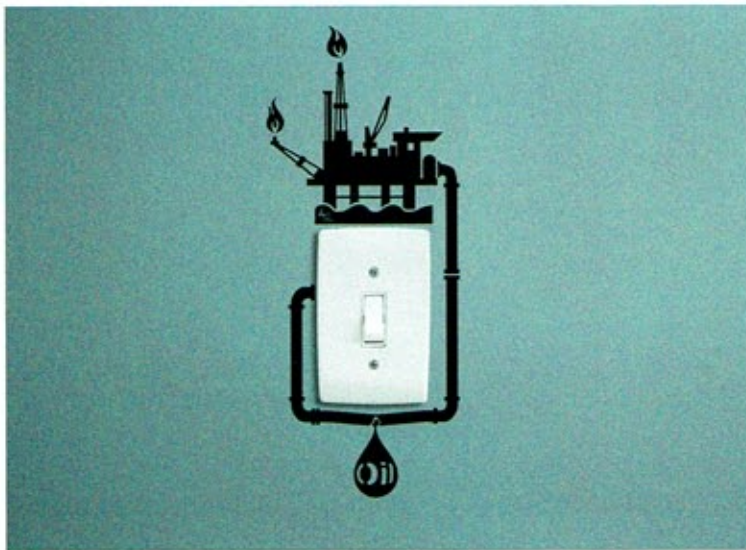

LIGHT SWITCH STICKER

by: Hu2 Design //
 Antoine Tesquier Tedeschi
 in: Paris, France

Turning out the lights—or not turning them on at all—reduces energy bills and is easier on the environment. Hu2 Design's LIGHT SWITCH STICKERS playfully remind both adults and kids of the high environmental costs we pay for our energy and that we must use it wisely.

KOMPLOTT—STRESSBLASE 1, TRANKSTELLE

by: salznpfeffer //
 Iven Sohmann, Janina Prenzing
 for: University of Applied Sciences Potsdam
 in: Potsdam, Germany

The emotionally intelligent signage decals for salznpfeffer's KOMPLOTT project serve as friendly reminders in a public restroom that environmentally responsible choices are also important outside of the home. Thought bubbles use a lighthearted tone to remind people to turn off the light, while a decorative decal on the light itself underlines the power needed to keep that light on. A gas tank image over the toilet serves to note that water is not free.