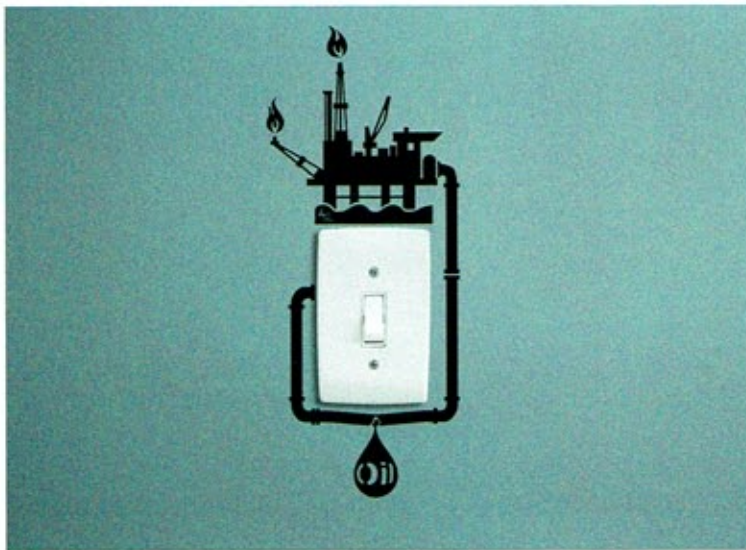

### LIGHT SWITCH STICKER

by: Hu2 Design //  
 Antoine Tesquier Tedeschi  
 in: Paris, France

Turning out the lights—or not turning them on at all—reduces energy bills and is easier on the environment. Hu2 Design's LIGHT SWITCH STICKERS playfully remind both adults and kids of the high environmental costs we pay for our energy and that we must use it wisely.

### KOMPLOTT—STRESSBLASE 1, TRANKSTELLE

by: salznpfeffer //  
 Iven Sohmann, Janina Prenzing  
 for: University of Applied Sciences Potsdam  
 in: Potsdam, Germany

The emotionally intelligent signage decals for salznpfeffer's KOMPLOTT project serve as friendly reminders in a public restroom that environmentally responsible choices are also important outside of the home. Thought bubbles use a lighthearted tone to remind people to turn off the light, while a decorative decal on the light itself underlines the power needed to keep that light on. A gas tank image over the toilet serves to note that water is not free.